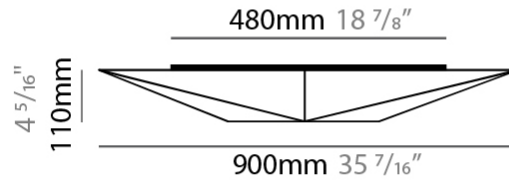

PROJECT	_____
TYPE	_____
SPECIFIER	_____
QUANTITY	_____
DATE	_____

POLARIS SURFACE

D113029

base number

1. To build a product code in our configurator select the specify button on the base model # product page
2. To build a manual product code on this datasheet choose from the options listed below in blue font and add the suffix to the base model #

GENERAL

Series: Polaris _____
Brand: Ole _____
Division: Design _____
Mounting Type: Surface _____
Mounting Location: Wall _____
Subcategory: Ambient _____

PHYSICAL

Shape: Abstract _____
Length (mm): 900 _____
Length (in): 35 7/16 _____
Width (mm): 290 _____
Width (in): 11 7/16 _____
Height (mm): 110 _____
Height (in): 4 5/16 _____
Extension (mm): 110 _____
Extension (in): 4 5/16 _____
Light Distribution: Omnidirectional _____
Weight (kg): 2 _____
Weight (lbs): 4.4 _____
Diffuser: Elastic Fabric - Optical White _____
Fixture Finish: WHI _____
Fixture Material: Metal / Elastic Fabric _____

ELECTRICAL

Number of Lamps: 2 _____
Lamp Type: LED Retrofit _____
Lamp Shape: A19 _____
Bulb Included: Bulb Not Included _____
Max. Wattage Per Lamp (W): 15 _____
Lamp Base: E26 _____
Input Voltage (V): 120 _____
Upon Request: 277Vac / GU24 _____

LED

OPTICAL

RATINGS AND CERTIFICATIONS

Certified By: Certified for North American Standards _____
IP rating: IP20 _____